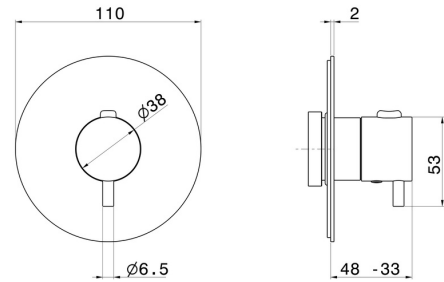

TECHNICAL DRAWING