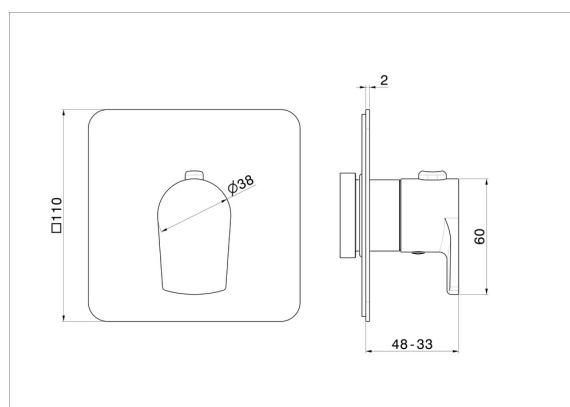

TECHNICAL DRAWING