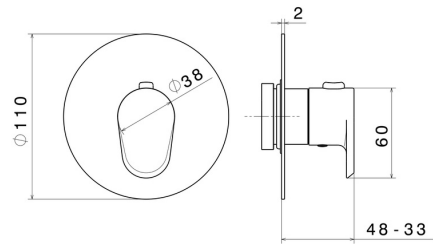

**67697E.59.097**

Thermostatic concealed mixer, to combine with a stop valve.  
External part - finish PVD Brushed Gold

**FEATURES**

Material	<b>Brass</b>
Installation	<b>Wall concealed part</b>
Control type	<b>Single lever</b>
Outlets	<b>1 Way Out</b>
Water mixing	<b>Thermostatic - Thermostatic - Thermostatic</b>
Required for installation	<b><u>27890.00.000</u></b>

**TECHNICAL DRAWING**

**67697E.59.097**

Thermostatic concealed mixer, to combine with a stop valve. External part - finish PVD Brushed Gold

**59.066**

finish PVD Brushed steel