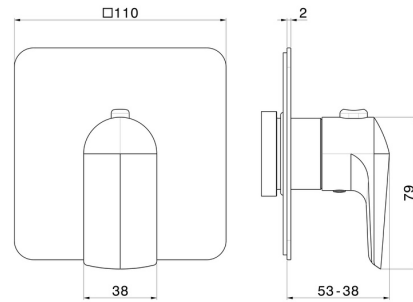

**69856E.59.064**

Thermostatic concealed mixer, to combine with a stop valve.  
External part - finish PVD Brushed Gun Metal

**FEATURES**

Material	<b>Brass</b>
Installation	<b>Wall concealed part</b>
Control type	<b>Single lever</b>
Outlets	<b>1 Way Out</b>
Water mixing	<b>Thermostatic</b>
Required for installation	<b><u>27890.00.000</u></b>

**TECHNICAL DRAWING**

**69856E.59.064**

Thermostatic concealed mixer, to combine with a stop valve. External part - finish PVD Brushed Gun Metal

**AVAILABLE FINISHES**

---

**59.064**

PVD Brushed Gun Metal

**01.014**