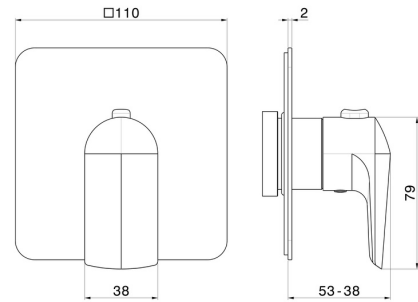

## 69856E.59.067

Thermostatic concealed mixer, to combine with a stop valve.  
External part - finish PVD Brushed Copper Bronze

PVD Brushed Copper Bronze

### FEATURES

---

Material	<b>Brass</b>
Installation	<b>Wall concealed part</b>
Control type	<b>Single lever</b>
Outlets	<b>1 Way Out</b>
Water mixing	<b>Thermostatic</b>
Required for installation	<b><u>27890.00.000</u></b>

### TECHNICAL DRAWING

---

**69856E.59.067**

Thermostatic concealed mixer, to combine with a stop valve. External part - finish PVD Brushed Copper Bronze

**AVAILABLE FINISHES**

---

**59.067**

PVD Brushed Copper Bronze