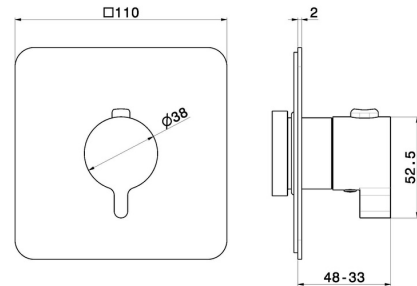

69881E.01.093

Thermostatic concealed mixer, to combine with a stop valve.
External part - finish Matt Black

FEATURES

Material	Brass
Installation	Wall concealed part
Control type	Single lever
Outlets	1 Way Out
Water mixing	Thermostatic
Required for installation	<u>27890.00.000</u>

TECHNICAL DRAWING

AR Preview
try it in your home

More Details
on our [website](#)

69881E.01.093

Thermostatic concealed mixer, to combine with a stop valve. External part - finish Matt Black

AVAILABLE FINISHES