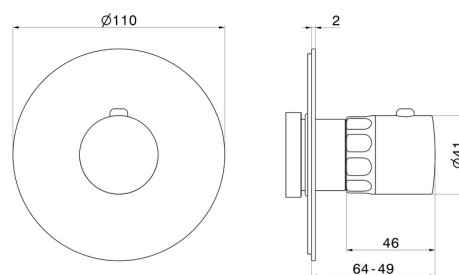

## 69895E.01.014

Thermostatic concealed mixer, to combine with a stop valve.  
External part - finish Matt White

### TECHNICAL DRAWING

**69895E.01.014**

Thermostatic concealed mixer, to combine with a stop valve. External part - finish Matt White