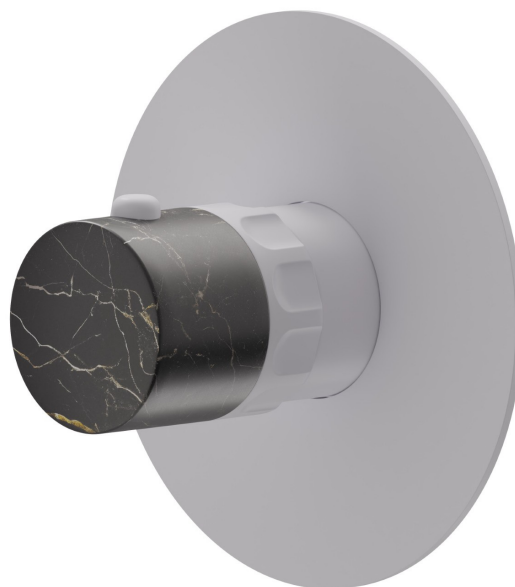

## 69895E.01.014

Thermostatic concealed mixer, to combine with a stop valve.  
External part - finish Matt White

### FEATURES

Material	<b>Brass/Marble</b>
Installation	<b>Wall concealed part</b>
Control type	<b>Single lever</b>
Outlets	<b>1 Way Out</b>
Water mixing	<b>Thermostatic</b>
Required for installation	<b><u>27890.00.000</u></b>

### TECHNICAL DRAWING

**69895E.01.014**

Thermostatic concealed mixer, to combine with a stop valve. External part - finish Matt White

**61.020**

finish PVD Glossy Gold