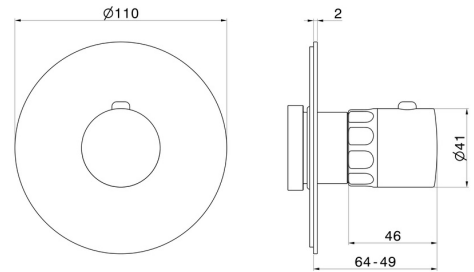

**69895E.59.064**

Thermostatic concealed mixer, to combine with a stop valve.  
External part - finish PVD Brushed Gun Metal

**FEATURES**

Material	<b>Brass/Marble</b>
Installation	<b>Wall concealed part</b>
Control type	<b>Single lever</b>
Outlets	<b>1 Way Out</b>
Water mixing	<b>Thermostatic</b>
Required for installation	<b><u>27890.00.000</u></b>

**TECHNICAL DRAWING**

**69895E.59.064**

Thermostatic concealed mixer, to combine with a stop valve. External part - finish PVD Brushed Gun Metal

**AVAILABLE FINISHES**

---

**59.064**

PVD Brushed Gun Metal

**01.014**