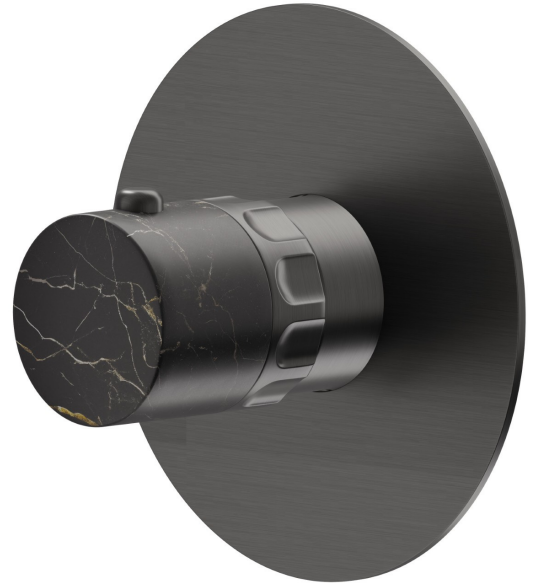

**69895E.59.064**

Thermostatic concealed mixer, to combine with a stop valve.  
External part - finish PVD Brushed Gun Metal

**FEATURES**

Material	<b>Brass/Marble</b>
Installation	<b>Wall concealed part</b>
Control type	<b>Single lever</b>
Outlets	<b>1 Way Out</b>
Water mixing	<b>Thermostatic</b>
Required for installation	<b><u>27890.00.000</u></b>

**TECHNICAL DRAWING**

**69895E.59.064**

Thermostatic concealed mixer, to combine with a stop valve. External part - finish PVD Brushed Gun Metal

**AVAILABLE FINISHES**

---

**59.064**

PVD Brushed Gun Metal

**01.014**

finish Matt White

**01.093**

finish Matt Black

**21.018**

finish Chrome

**59.066**

finish PVD Brushed steel

**59.067**

finish PVD Brushed Copper Bronze

**59.098**

finish PVD Brushed Pale Gold

**61.020**

finish PVD Glossy Gold