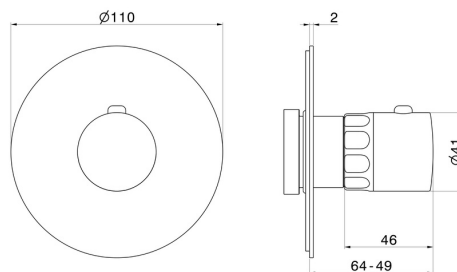

69895E.59.067

Thermostatic concealed mixer, to combine with a stop valve.
External part - finish PVD Brushed Copper Bronze

FEATURES

Material	Brass/Marble
Installation	Wall concealed part
Control type	Single lever
Outlets	1 Way Out
Water mixing	Thermostatic
Required for installation	<u>27890.00.000</u>

TECHNICAL DRAWING

69895E.59.067

Thermostatic concealed mixer, to combine with a stop valve. External part - finish PVD Brushed Copper Bronze

AVAILABLE FINISHES

59.067

PVD Brushed Copper Bronze

01.014

finish Matt White