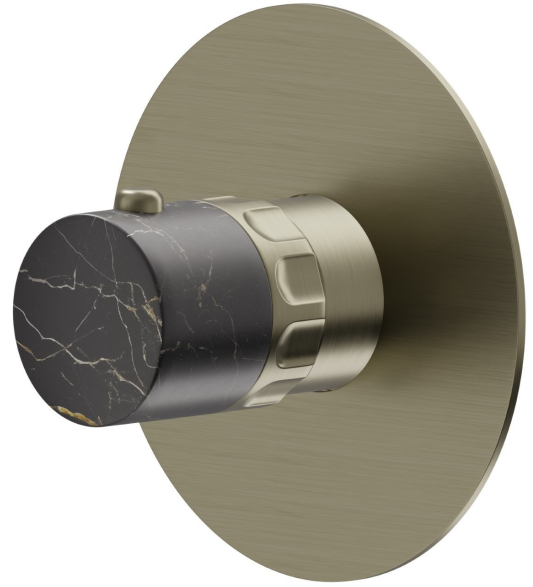

69895E.59.098

Thermostatic concealed mixer, to combine with a stop valve.
External part - finish PVD Brushed Pale Gold

FEATURES

Material	Brass/Marble
Installation	Wall concealed part
Control type	Single lever
Outlets	1 Way Out
Water mixing	Thermostatic
Required for installation	<u>27890.00.000</u>

TECHNICAL DRAWING

69895E.59.098

Thermostatic concealed mixer, to combine with a stop valve. External part - finish PVD Brushed Pale Gold

AVAILABLE FINISHES

59.098

PVD Brushed Pale Gold

01.014

finish Matt White

01.093

finish Matt Black

21.018

finish Chrome

59.064

finish PVD Brushed Gun Metal

59.066

finish PVD Brushed steel

59.067

finish PVD Brushed Copper Bronze

61.020

finish PVD Glossy Gold