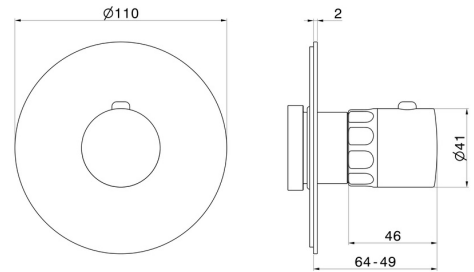

69895E.59.098

Thermostatic concealed mixer, to combine with a stop valve.
External part - finish PVD Brushed Pale Gold

FEATURES

Material	Brass/Marble
Installation	Wall concealed part
Control type	Single lever
Outlets	1 Way Out
Water mixing	Thermostatic
Required for installation	<u>27890.00.000</u>

TECHNICAL DRAWING

69895E.59.098

Thermostatic concealed mixer, to combine with a stop valve. External part - finish PVD Brushed Pale Gold

AVAILABLE FINISHES

59.098

PVD Brushed Pale Gold

01.014

finish Matt White