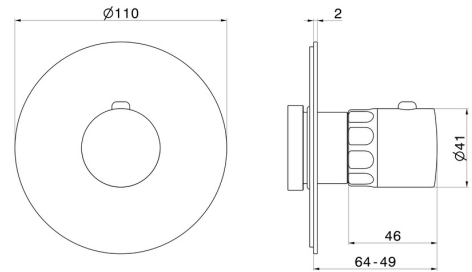

69896E.59.064

Thermostatic concealed mixer, to combine with a stop valve.
External part - finish PVD Brushed Gun Metal

FEATURES

Material	Brass/Marble
Installation	Wall concealed part
Control type	Single lever
Outlets	1 Way Out
Water mixing	Thermostatic
Required for installation	<u>27890.00.000</u>

TECHNICAL DRAWING

69896E.59.064

Thermostatic concealed mixer, to combine with a stop valve. External part - finish PVD Brushed Gun Metal

AVAILABLE FINISHES

59.064

PVD Brushed Gun Metal

01.014

finish Matt White