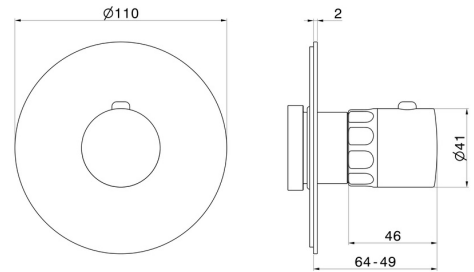

**69896E.59.067**

Thermostatic concealed mixer, to combine with a stop valve.  
External part - finish PVD Brushed Copper Bronze

**FEATURES**

|                           |                            |
|---------------------------|----------------------------|
| Material                  | <b>Brass/Marble</b>        |
| Installation              | <b>Wall concealed part</b> |
| Control type              | <b>Single lever</b>        |
| Outlets                   | <b>1 Way Out</b>           |
| Water mixing              | <b>Thermostatic</b>        |
| Required for installation | <b><u>27890.00.000</u></b> |

**TECHNICAL DRAWING**

**69896E.59.067**

Thermostatic concealed mixer, to combine with a stop valve. External part - finish PVD Brushed Copper Bronze

**AVAILABLE FINISHES**

---

**59.067**

PVD Brushed Copper Bronze