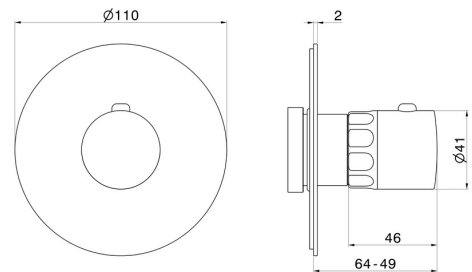

## 69896E.59.098

Thermostatic concealed mixer, to combine with a stop valve.  
External part - finish PVD Brushed Pale Gold

PVD Brushed Pale Gold

### TECHNICAL DRAWING

**69896E.59.098**

Thermostatic concealed mixer, to combine with a stop valve. External part - finish PVD Brushed Pale Gold