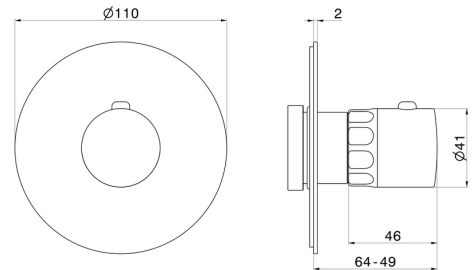

TECHNICAL DRAWING