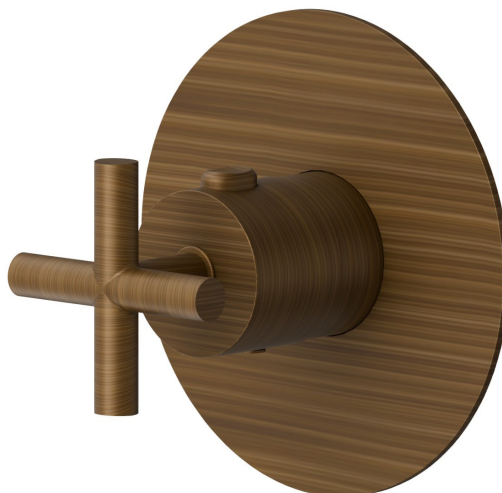

## 73413E.47.083

Thermostatic concealed mixer, to combine with a stop valve.  
External part - finish Groove Bronze

### FEATURES

Material	<b>Brass</b>
Installation	<b>Wall concealed part</b>
Control type	<b>Single lever</b>
Outlets	<b>1 Way Out</b>
Water mixing	<b>Thermostatic</b>
Required for installation	<b><u>27890.00.000</u></b>

### TECHNICAL DRAWING

**73413E.47.083**

Thermostatic concealed mixer, to combine with a stop valve. External part - finish Groove Bronze