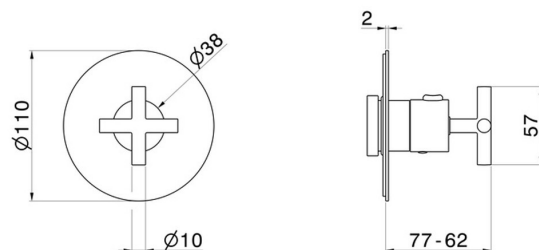

## 73413E.47.083

Thermostatic concealed mixer, to combine with a stop valve.  
External part - finish Groove Bronze

### FEATURES

Material	<b>Brass</b>
Installation	<b>Wall concealed part</b>
Control type	<b>Single lever</b>
Outlets	<b>1 Way Out</b>
Water mixing	<b>Thermostatic</b>
Required for installation	<b><u>27890.00.000</u></b>

### TECHNICAL DRAWING

**73413E.47.083**

Thermostatic concealed mixer, to combine with a stop valve. External part - finish Groove Bronze