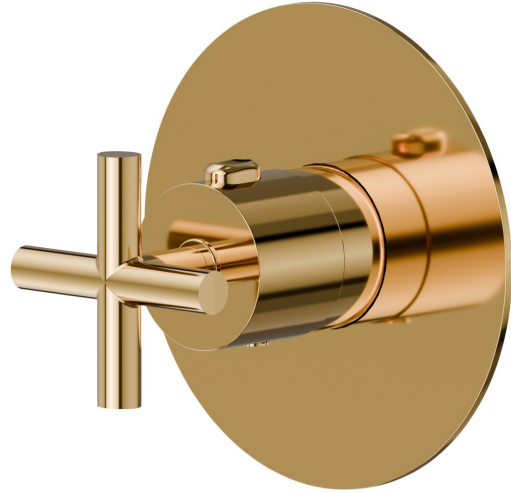

73413E.61.020

Thermostatic concealed mixer, to combine with a stop valve.
External part - finish PVD Glossy Gold

FEATURES

Material	Brass
Installation	Wall concealed part
Control type	Single lever
Outlets	1 Way Out
Water mixing	Thermostatic
Required for installation	<u>27890.00.000</u>

TECHNICAL DRAWING

 **AR Preview**
try it in your home

More Details
on our [website](#)

73413E.61.020

Thermostatic concealed mixer, to combine with a stop valve. External part - finish PVD Glossy Gold

AVAILABLE FINISHES

61.020

PVD Glossy Gold

01.093

finish Matt Black

21.018

finish Chrome

47.083

finish Groove Bronze