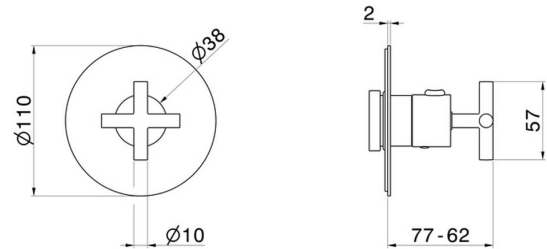

TECHNICAL DRAWING

AR Preview
try it in your home

More Details
on our [website](#)