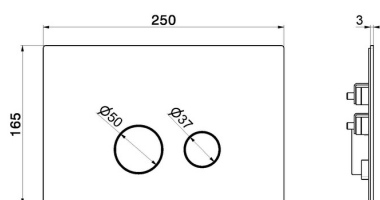

69642X.50.050

Toilet flush plate - finish Stainless Steel

Compatible with TECE concealed cisterns

Stainless Steel

TECHNICAL DRAWING

69642X.50.050

Toilet flush plate - finish Stainless Steel

AVAILABLE FINISHES