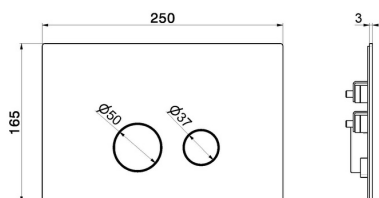

69642X.59.064

Toilet flush plate - finish PVD Brushed Gun Metal

Compatible with TECE concealed cisterns

PVD Brushed Gun Metal

TECHNICAL DRAWING

69642X.59.064

Toilet flush plate - finish PVD Brushed Gun Metal