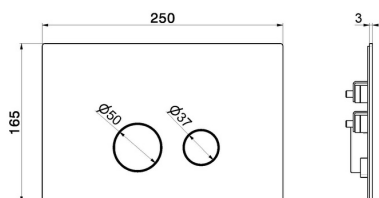

### TECHNICAL DRAWING

---

**69642X.59.067**

Toilet flush plate - finish PVD Brushed Copper Bronze