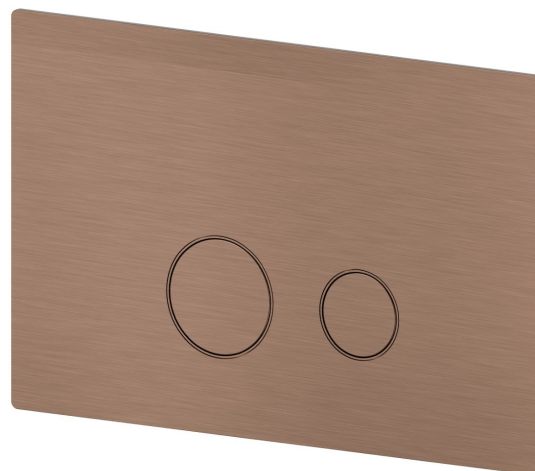

## 69642X.59.067

Toilet flush plate - finish PVD Brushed Copper Bronze

Compatible with TECE concealed cisterns

PVD Brushed Copper Bronze

### TECHNICAL DRAWING

---

**69642X.59.067**

Toilet flush plate - finish PVD Brushed Copper Bronze

**59.097**

finish PVD Brushed Gold

**59.098**

finish PVD Brushed Pale Gold