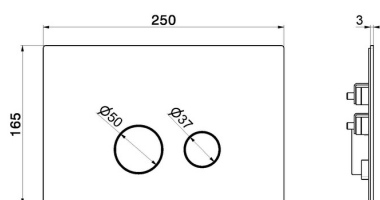

69642X.59.097

Toilet flush plate - finish PVD Brushed Gold

Compatible with TECE concealed cisterns

PVD Brushed Gold

TECHNICAL DRAWING

69642X.59.097

Toilet flush plate - finish PVD Brushed Gold

AVAILABLE FINISHES