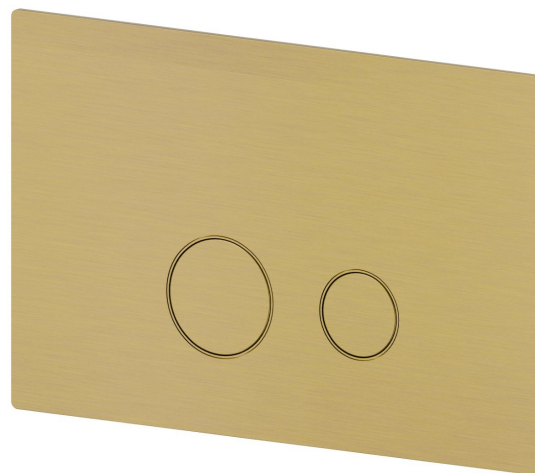

69642X.59.097

Toilet flush plate - finish PVD Brushed Gold

Compatible with TECE concealed cisterns

PVD Brushed Gold

TECHNICAL DRAWING

69642X.59.097

Toilet flush plate - finish PVD Brushed Gold

AVAILABLE FINISHES

59.097

PVD Brushed Gold

50.050

finish Stainless Steel

59.064

finish PVD Brushed Gun Metal

59.067

finish PVD Brushed Copper Bronze

59.098

finish PVD Brushed Pale Gold