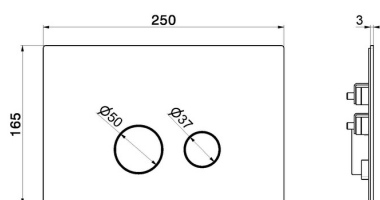

### TECHNICAL DRAWING

---

**69642X.59.098**

Toilet flush plate - finish PVD Brushed Pale Gold