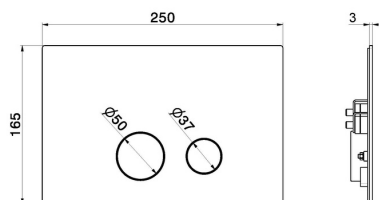

69643X.59.064

Toilet flush plate - finish PVD Brushed Gun Metal

Compatible with GEBERIT SIGMA 8 & SIGMA 12 concealed cisterns

PVD Brushed Gun Metal

TECHNICAL DRAWING

69643X.59.064

Toilet flush plate - finish PVD Brushed Gun Metal