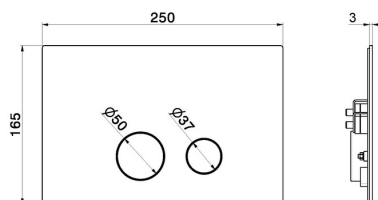

### TECHNICAL DRAWING

---

**69643X.59.067**

Toilet flush plate - finish PVD Brushed Copper Bronze