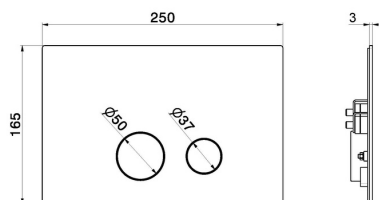

69643X.59.097

Toilet flush plate - finish PVD Brushed Gold

Compatible with GEBERIT SIGMA 8 & SIGMA 12 concealed cisterns

PVD Brushed Gold

TECHNICAL DRAWING

69643X.59.097

Toilet flush plate - finish PVD Brushed Gold