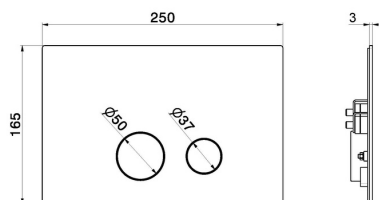

69643X.59.098

Toilet flush plate - finish PVD Brushed Pale Gold

Compatible with GEBERIT SIGMA 8 & SIGMA 12 concealed cisterns

PVD Brushed Pale Gold

TECHNICAL DRAWING

69643X.59.098

Toilet flush plate - finish PVD Brushed Pale Gold