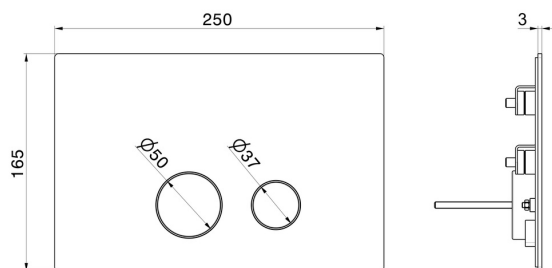

883.01.014

Toilet flush plate - finish Matt White

Compatible with GEBERIT SIGMA 8 & SIGMA 12 concealed cisterns

TECHNICAL DRAWING

883.01.014

Toilet flush plate - finish Matt White

AVAILABLE FINISHES

01.014