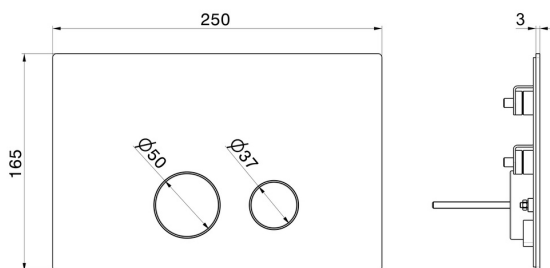

883.01.093

Toilet flush plate - finish Matt Black

Compatible with GEBERIT SIGMA 8 & SIGMA 12 concealed cisterns

TECHNICAL DRAWING

AR Preview
try it in your home

More Details
on our [website](#)

883.01.093

Toilet flush plate - finish Matt Black