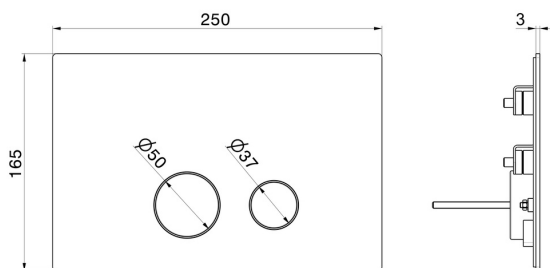

883.47.083

Toilet flush plate - finish Groove Bronze

Compatible with GEBERIT SIGMA 8 & SIGMA 12 concealed cisterns

Groove Bronze

TECHNICAL DRAWING

883.47.083

Toilet flush plate - finish Groove Bronze

AVAILABLE FINISHES