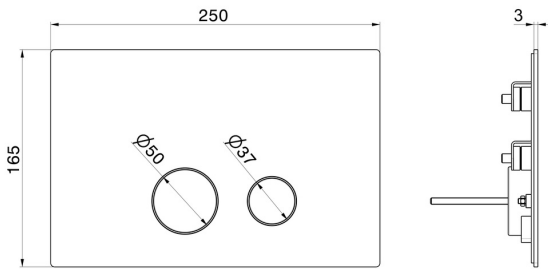

883.58.063

Toilet flush plate - finish PVD Gun Metal

Compatible with GEBERIT SIGMA 8 & SIGMA 12 concealed cisterns

PVD Gun Metal

TECHNICAL DRAWING

AR Preview
try it in your home

More Details
on our [website](#)