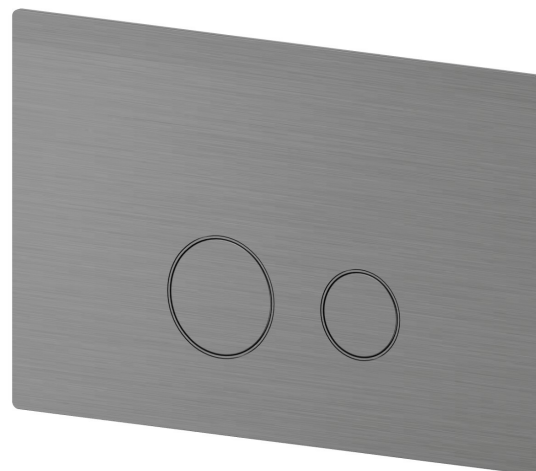

## 883.59.064

Toilet flush plate - finish PVD Brushed Gun Metal

Compatible with GEBERIT SIGMA 8 & SIGMA 12 concealed cisterns

PVD Brushed Gun Metal

### TECHNICAL DRAWING

---

**883.59.064**

Toilet flush plate - finish PVD Brushed Gun Metal