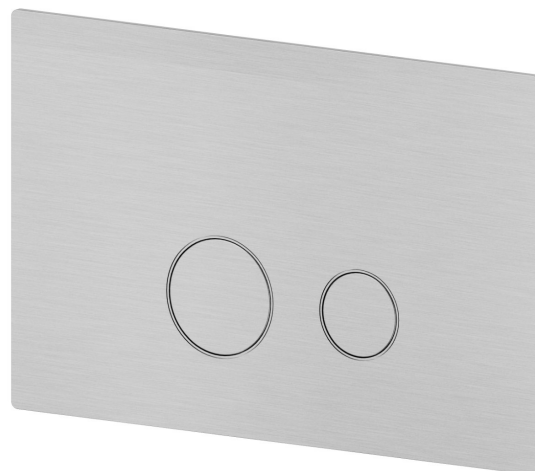

883.59.066

Toilet flush plate - finish PVD Brushed steel

Compatible with GEBERIT SIGMA 8 & SIGMA 12 concealed cisterns

PVD Brushed steel

TECHNICAL DRAWING

AR Preview
try it in your home

More Details
on our [website](#)

883.59.066

Toilet flush plate - finish PVD Brushed steel

AVAILABLE FINISHES

59.066

PVD Brushed steel

01.014

finish Matt White

01.093

finish Matt Black

21.018

finish Chrome

47.083

finish Groove Bronze

58.061

finish PVD Copper Bronze

58.063