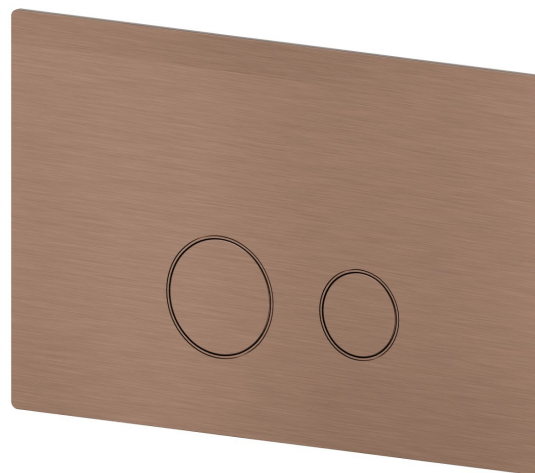

883.59.067

Toilet flush plate - finish PVD Brushed Copper Bronze

Compatible with GEBERIT SIGMA 8 & SIGMA 12 concealed cisterns

PVD Brushed Copper Bronze

TECHNICAL DRAWING

883.59.067

Toilet flush plate - finish PVD Brushed Copper Bronze

AVAILABLE FINISHES

59.067

PVD Brushed Copper Bronze

01.014

finish Matt White

01.093

finish Matt Black

21.018

finish Chrome

47.083

finish Groove Bronze

58.061

finish PVD Copper Bronze

58.063

finish PVD Gun Metal

59.064