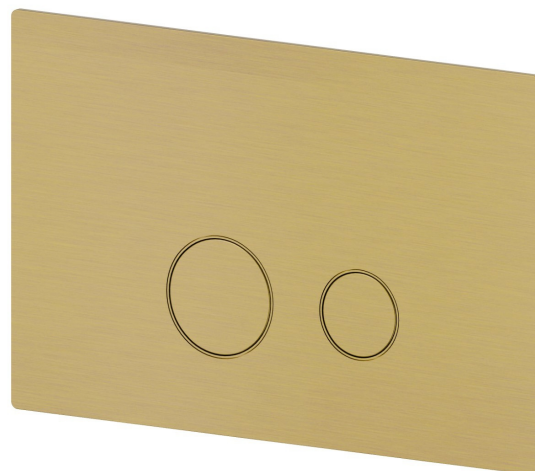

883.59.097

Toilet flush plate - finish PVD Brushed Gold

Compatible with GEBERIT SIGMA 8 & SIGMA 12 concealed cisterns

PVD Brushed Gold

TECHNICAL DRAWING

883.59.097

Toilet flush plate - finish PVD Brushed Gold

AVAILABLE FINISHES

59.097

PVD Brushed Gold

01.014

finish Matt White

01.093

finish Matt Black

21.018

finish Chrome

47.083

finish Groove Bronze

58.061

finish PVD Copper Bronze

58.063

finish PVD Gun Metal

59.064