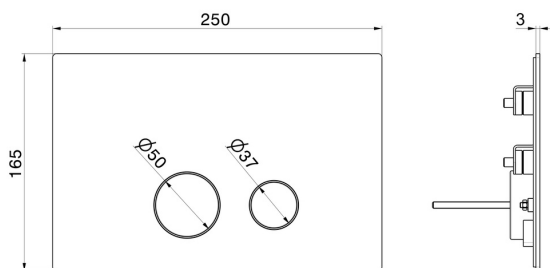

883.59.097

Toilet flush plate - finish PVD Brushed Gold

Compatible with GEBERIT SIGMA 8 & SIGMA 12 concealed cisterns

PVD Brushed Gold

TECHNICAL DRAWING

883.59.097

Toilet flush plate - finish PVD Brushed Gold