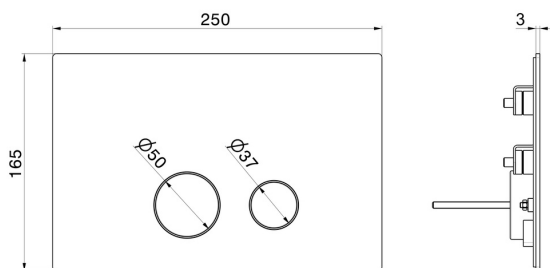

883.59.098

Toilet flush plate - finish PVD Brushed Pale Gold

Compatible with GEBERIT SIGMA 8 & SIGMA 12 concealed cisterns

PVD Brushed Pale Gold

TECHNICAL DRAWING

AR Preview
try it in your home

More Details
on our [website](#)