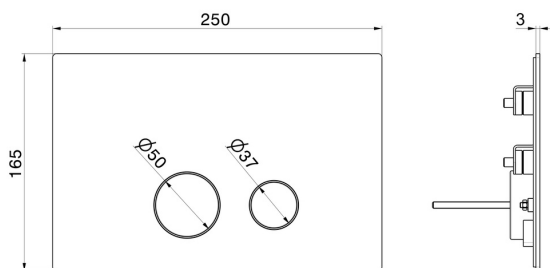

883.61.020

Toilet flush plate - finish PVD Glossy Gold

Compatible with GEBERIT SIGMA 8 & SIGMA 12 concealed cisterns

PVD Glossy Gold

TECHNICAL DRAWING

AR Preview
try it in your home

More Details
on our [website](#)