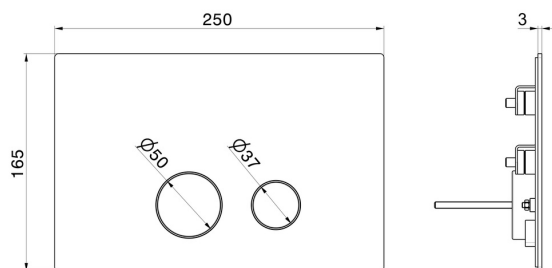

TECHNICAL DRAWING

AR Preview
try it in your home

More Details
on our [website](#)