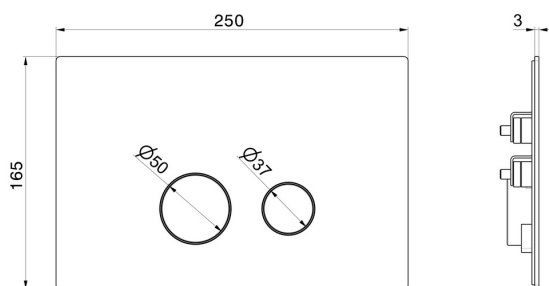

887.01.014

Toilet flush plate - finish Matt White

Compatible with TECE concealed cisterns

TECHNICAL DRAWING

887.01.014

Toilet flush plate - finish Matt White

AVAILABLE FINISHES

01.014