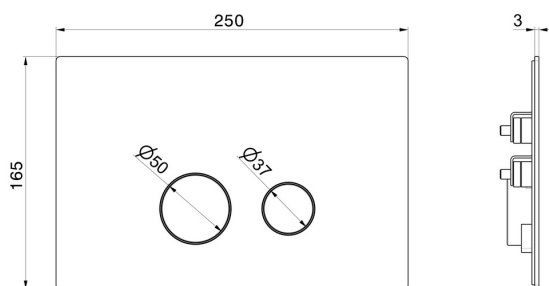

TECHNICAL DRAWING

AR Preview
try it in your home

More Details
on our [website](#)