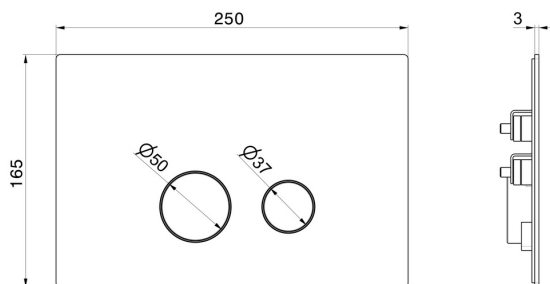

## 887.21.018

Toilet flush plate - finish Chrome

Compatible with TECE concealed cisterns

Chrome

### TECHNICAL DRAWING

---

**887.21.018**

Toilet flush plate - finish Chrome