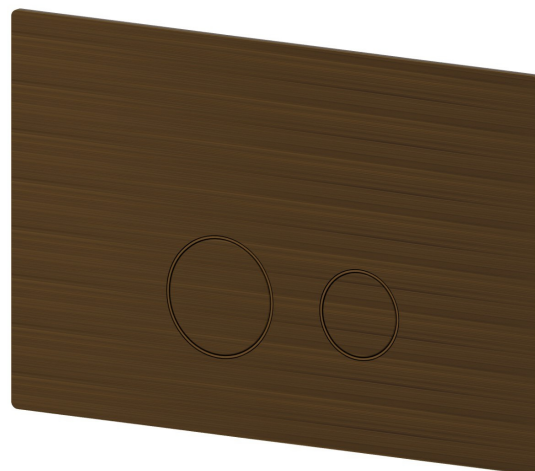

## 887.47.083

Toilet flush plate - finish Groove Bronze

Compatible with TECE concealed cisterns

Groove Bronze