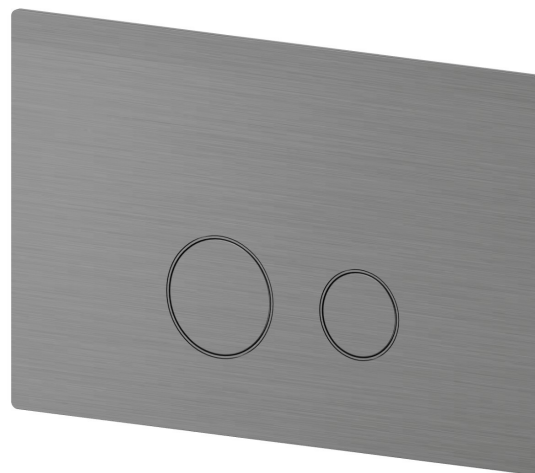

887.59.064

Toilet flush plate - finish PVD Brushed Gun Metal

Compatible with TECE concealed cisterns

PVD Brushed Gun Metal

TECHNICAL DRAWING

887.59.064

Toilet flush plate - finish PVD Brushed Gun Metal

AVAILABLE FINISHES

59.064

PVD Brushed Gun Metal

01.014

finish Matt White

01.093

finish Matt Black

21.018

finish Chrome