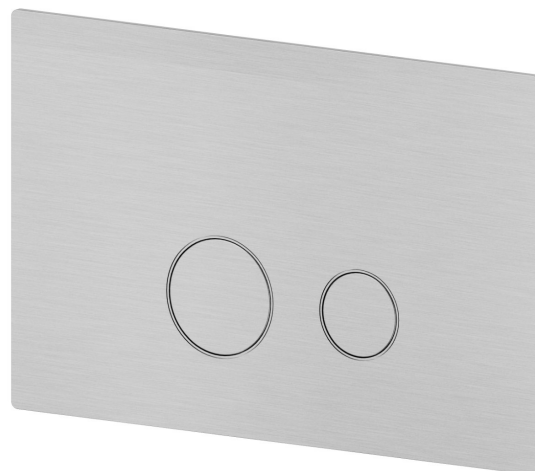

887.59.066

Toilet flush plate - finish PVD Brushed steel

Compatible with TECE concealed cisterns

PVD Brushed steel

TECHNICAL DRAWING

AR Preview
try it in your home

More Details
on our [website](#)

887.59.066

Toilet flush plate - finish PVD Brushed steel

AVAILABLE FINISHES

59.066

PVD Brushed steel

01.014

finish Matt White

01.093

finish Matt Black