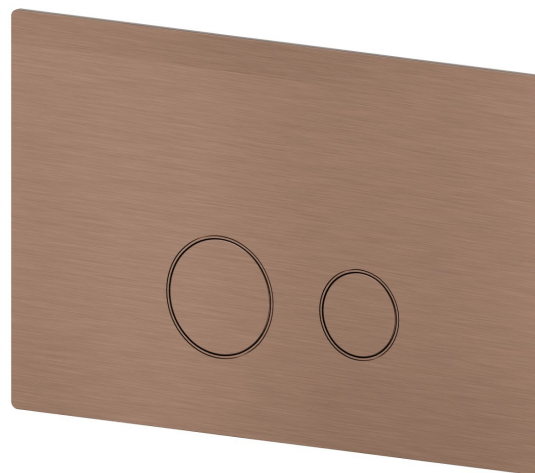

887.59.067

Toilet flush plate - finish PVD Brushed Copper Bronze

Compatible with TECE concealed cisterns

PVD Brushed Copper Bronze

TECHNICAL DRAWING

887.59.067

Toilet flush plate - finish PVD Brushed Copper Bronze

AVAILABLE FINISHES

59.067

PVD Brushed Copper Bronze

01.014

finish Matt White

01.093

finish Matt Black

21.018

finish Chrome

47.083

finish Groove Bronze

58.061

finish PVD Copper Bronze

58.063

finish PVD Gun Metal

59.064