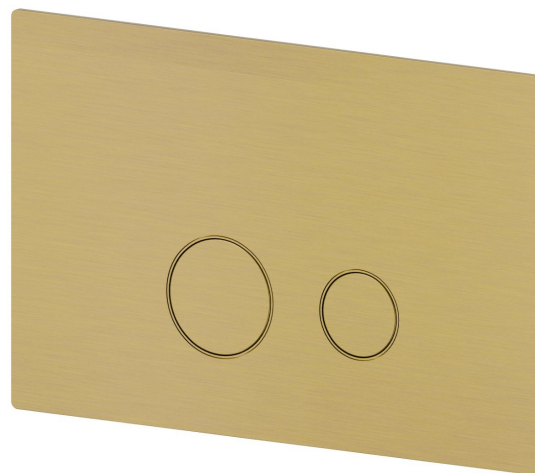

887.59.097

Toilet flush plate - finish PVD Brushed Gold

Compatible with TECE concealed cisterns

PVD Brushed Gold

TECHNICAL DRAWING

887.59.097

Toilet flush plate - finish PVD Brushed Gold

AVAILABLE FINISHES

59.097

PVD Brushed Gold

01.014

finish Matt White

01.093

finish Matt Black

21.018

finish Chrome

47.083

finish Groove Bronze

58.061

finish PVD Copper Bronze

58.063

finish PVD Gun Metal

59.064

finish PVD Brushed Gun Metal