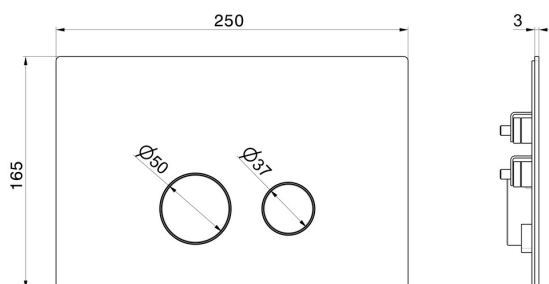

887.61.020

Toilet flush plate - finish PVD Glossy Gold

Compatible with TECE concealed cisterns

PVD Glossy Gold

TECHNICAL DRAWING

AR Preview
try it in your home

More Details
on our [website](#)

887.61.020