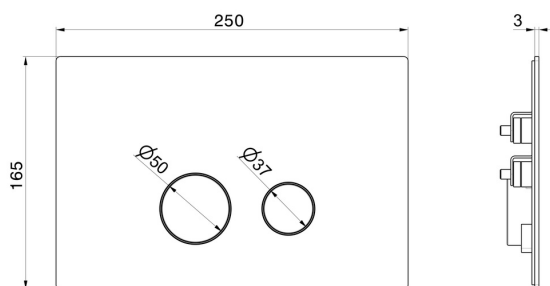

887.M0.070

Toilet flush plate - finish Titanium Satin

Compatible with TECE concealed cisterns

Titanium Satin

TECHNICAL DRAWING

887.M0.070

Toilet flush plate - finish Titanium Satin

AVAILABLE FINISHES