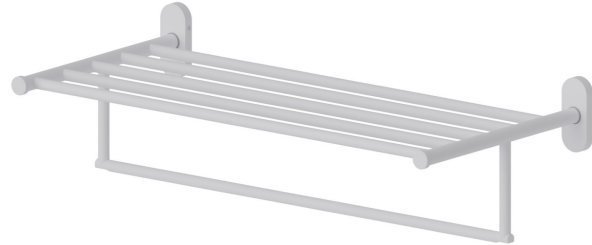

# ROUND ACCESSORIES

## 67230.01.014

Towel holder shelf - finish Matt White

### FEATURES

---

Installation

**Wall mounted**

## ROUND ACCESSORIES

**67230.01.014**

Towel holder shelf - finish Matt White