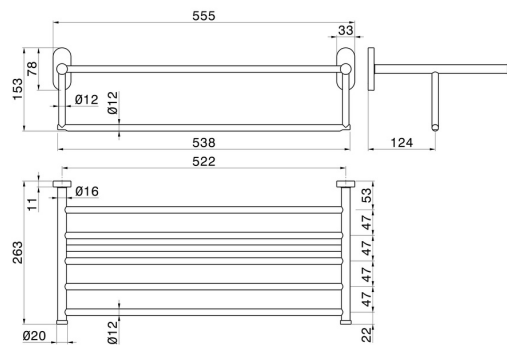

ROUND ACCESSORIES

67230.01.093

Towel holder shelf - finish Matt Black

Matt Black

FEATURES

Installation

Wall mounted

TECHNICAL DRAWING