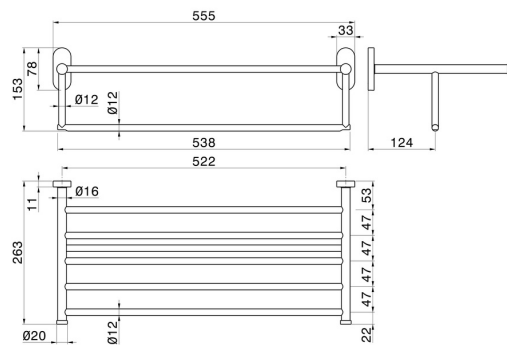

ROUND ACCESSORIES

67230.47.083

Towel holder shelf - finish Groove Bronze

Groove Bronze

FEATURES

Installation

Wall mounted

TECHNICAL DRAWING

ROUND ACCESSORIES

67230.47.083

Towel holder shelf - finish Groove Bronze

AVAILABLE FINISHES

47.083

Groove Bronze

01.014

finish Matt White