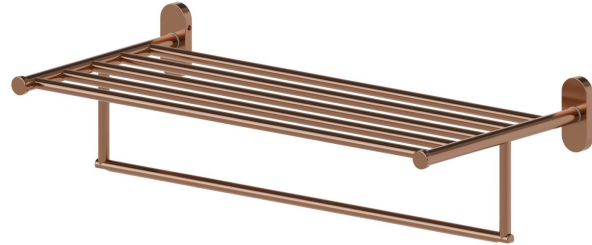

# ROUND ACCESSORIES

67230.58.061

Towel holder shelf - finish PVD Copper Bronze

PVD Copper Bronze

## FEATURES

---

Installation

**Wall mounted**

## ROUND ACCESSORIES

**67230.58.061**

Towel holder shelf - finish PVD Copper Bronze