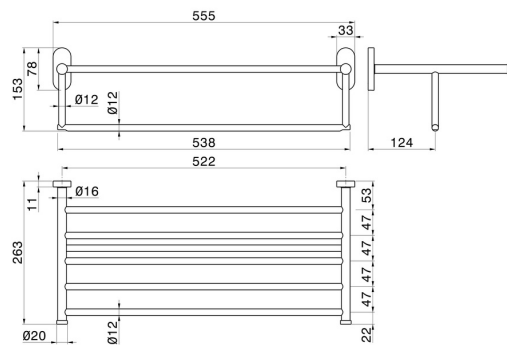

# ROUND ACCESSORIES

67230.58.061

Towel holder shelf - finish PVD Copper Bronze

PVD Copper Bronze

## FEATURES

---

Installation

**Wall mounted**

## TECHNICAL DRAWING

---